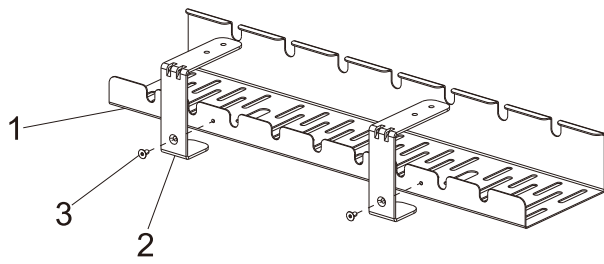

FLEXISPOT

Length x Width x Height
19.7 x 4.7 x 3.5 in
500 x 120 x 90 mm

Item No. **CMP502-S/CMP502-B/CMP502-W**

Installation Guide

CAUTION

This product contains small items that could be a choking hazard if swallowed. Keep these items away from young children.

Note: this product is intended for indoor use only. Use of this product outdoors could lead to product failure or personal

1. Cable Management Tray (1 PC)

2. Connecting Bracket (2 PCS)

3.  M4x6mm (2PCS)

4.  St4.2x16mm (4PCS)

5.  2.5x2.5mm Allen Key (1PC)

STEP 1

Attach the connecting bracket to the cable management tray.

STEP 2

Attach the cable management tray to the tabletop.

Specifications