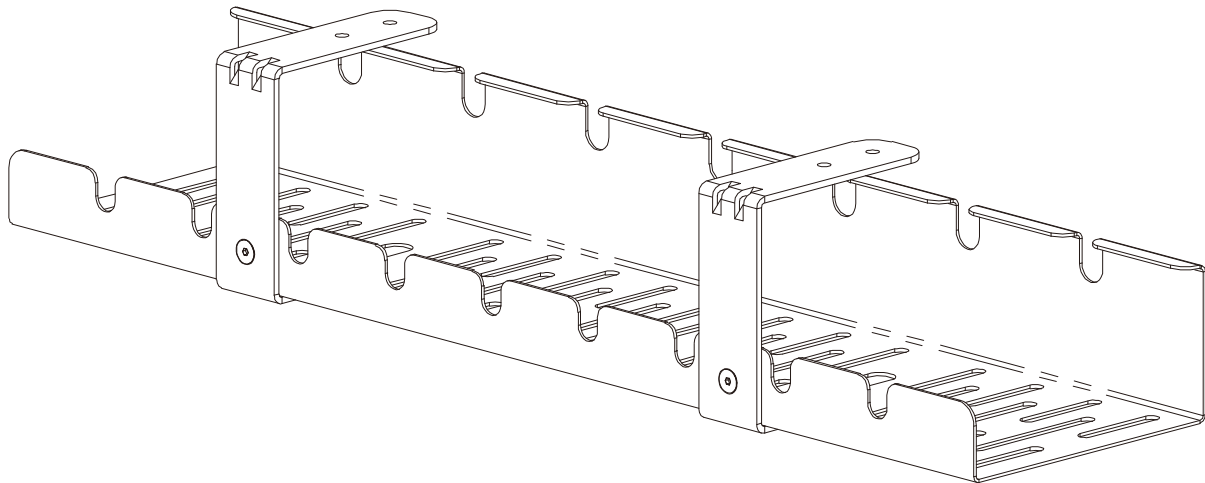

FLEXISPOT

Length x Width x Height
19.7 x 4.7 x 3.5 in
500 x 120 x 90 mm

Item No. **CMP502-S/CMP502-B/CMP502-W**

Installation Guide

CAUTION

This product contains small items that could be a choking hazard if swallowed. Keep these items away from young children.

Note: this product is intended for indoor use only. Use of this product outdoors could lead to product failure or personal

1. Cable Management Tray (1 PC)

2. Connecting Bracket (2 PCS)

3.  M4x6mm (2PCS)

4.  St4.2x16mm (4PCS)

5.  2.5x2.5mm Allen Key (1PC)

STEP 1

Attach the connecting bracket to the cable management tray.

STEP 2

Attach the cable management tray to the tabletop.

Specifications