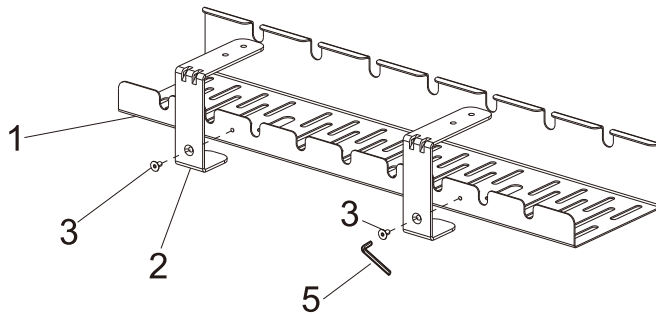

FLEXISPOT

Length x Width x Height
19.7 x 4.7 x 3.5 in
500 x 120 x 90 mm

Item No. **CMP502-S/CMP502-B/CMP502-W**

Installation Guide

CAUTION

This product contains small items that could be a choking hazard if swallowed. Keep these items away from young children.

Note: this product is intended for indoor use only. Use of this product outdoors could lead to product failure or personal

1. Cable Management Tray (1 PC)

2. Connecting Bracket (2 PCS)

3.  M4x6mm (2PCS)

4.  St4.2x16mm (4PCS)

5.  2.5x2.5mm Allen Key (1PC)

STEP 1

Attach the connecting bracket to the cable management tray.

STEP 2

Attach the cable management tray to the tabletop.

Specifications