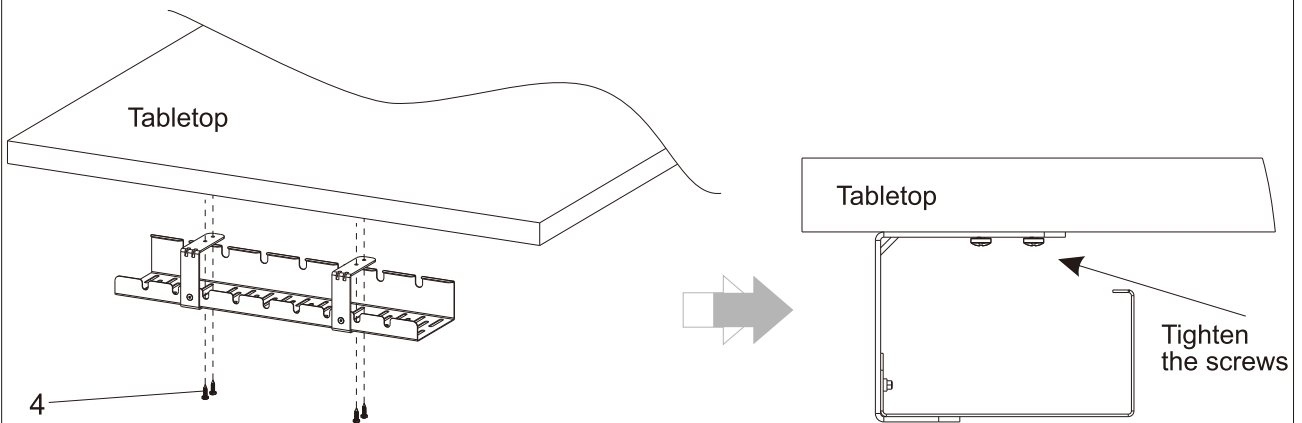

5.  2.5x2.5mm Allen Key (1PC)

STEP 1

Attach the connecting bracket to the cable management tray.

STEP 2

Attach the cable management tray to the tabletop.

Specifications